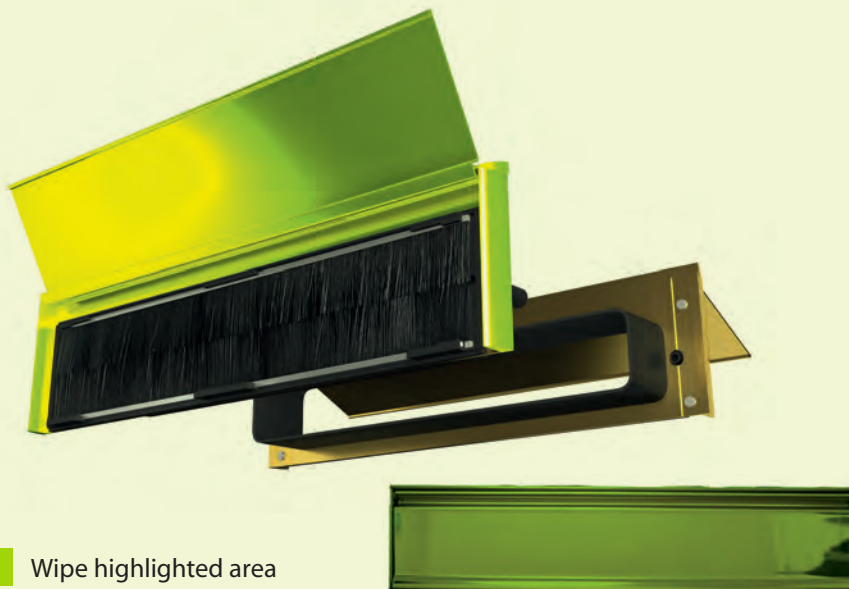

Wipe highlighted area

To register your guarantee, please visit: www.uapcorporate.com/register.

If you are registering letterboxes, please click on 'I am registering a UAP door hardware product' and select the product(s) you wish to register, and enter the door supplier name, the name of the installing company, the receipt reference number and also the date of purchase. It's as easy as that!

Please note: All hardware shown is for illustration purposes only.

See Pages 62 and 63 for all available Hardware