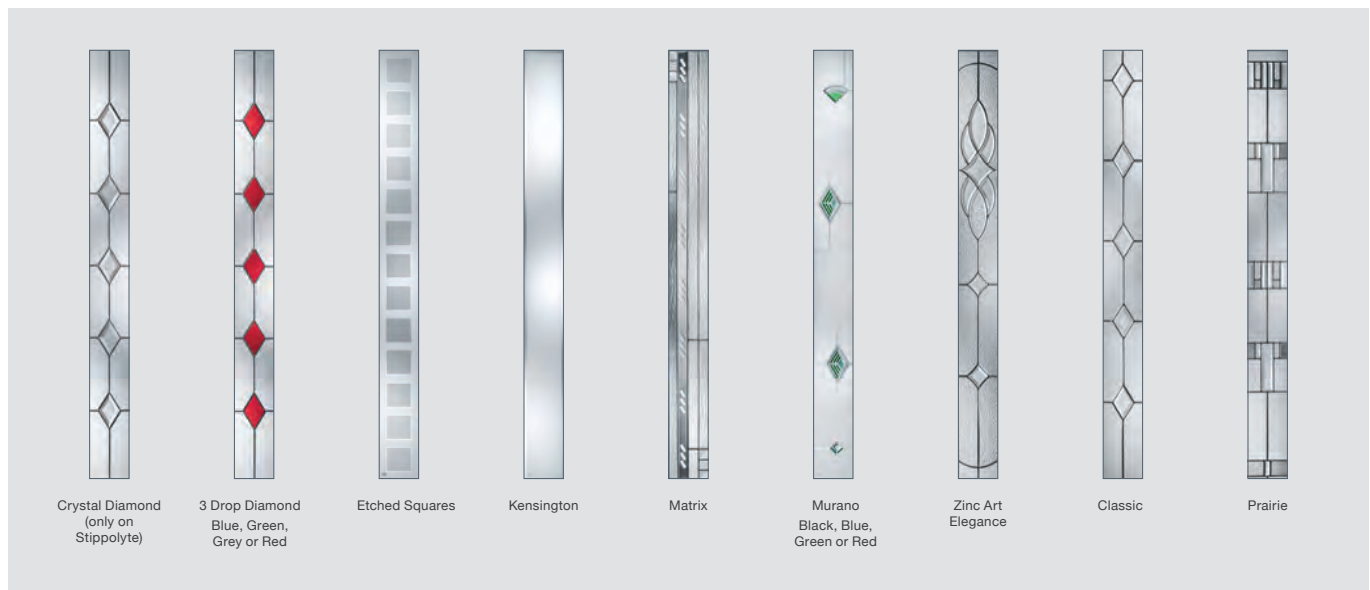

See Pages 62 and 63 for all available Hardware

Please note: All hardware shown is for illustration purposes only.

Cottage Long

DOOR COLOURS

GLASS DESIGNS

See Page 59 for all available Glass Patterns / Backing Glass
 See Pages 62 and 63 for all available Hardware