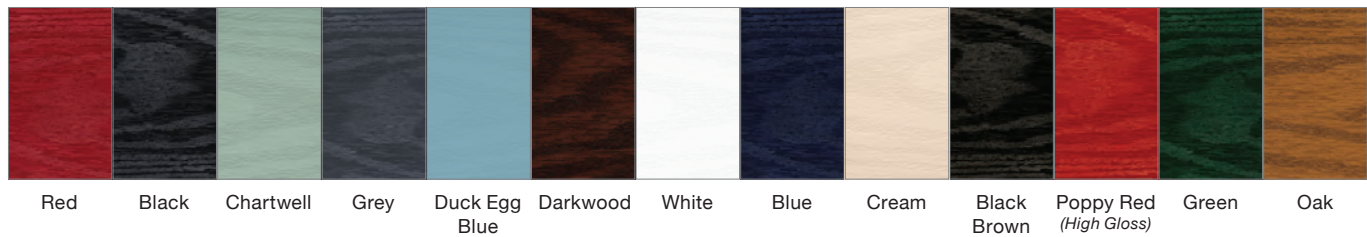

DOOR COLOURS

Red Black Chartwell Grey Duck Egg Blue Darkwood White Blue Cream Black Brown Poppy Red (High Gloss) Green Oak