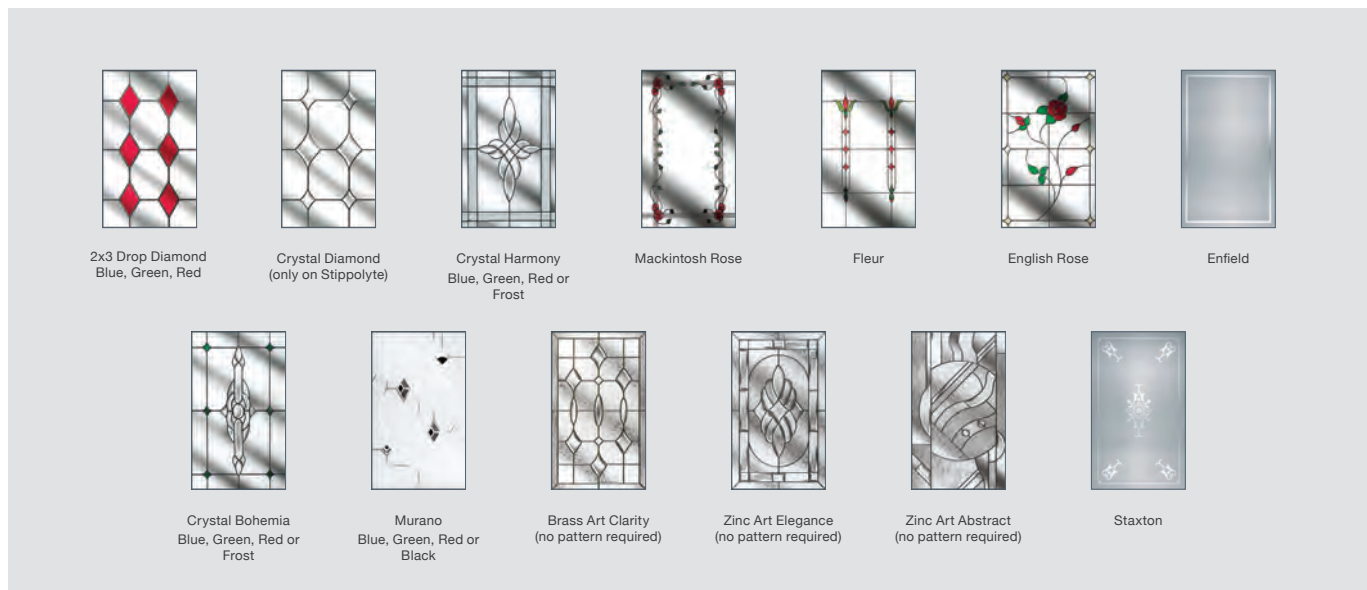

GLASS DESIGNS

See Page 59 for all available Glass Patterns / Backing Glass
See Pages 62 and 63 for all available Hardware

Please note: All hardware shown is for illustration purposes only.