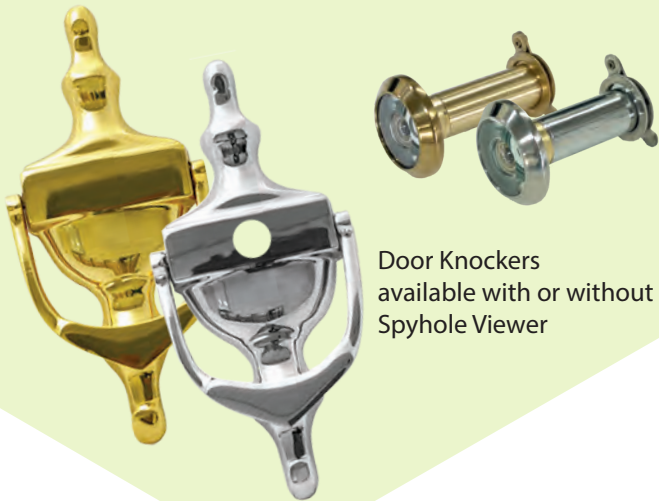

See Pages 62 and 63 for all available Hardware

Please note: All hardware shown is for illustration purposes only.

Door Hardware

We offer our fully suited range of door hardware. It consist of high quality door handles, letterplates, door numerals and door knockers in different finishes. We also offer Kitemarked euro cylinders and Fullex multipoint locks.

Door Knockers available with or without Spyhole Viewer

Door Handles

Door Numerals and Letters

1* Kitemarked Cylinders

3* Kitemarked Kinetica Cylinders

Fullex Multipoint Locks

10" Letterplates

12" Doormaster Letterplates