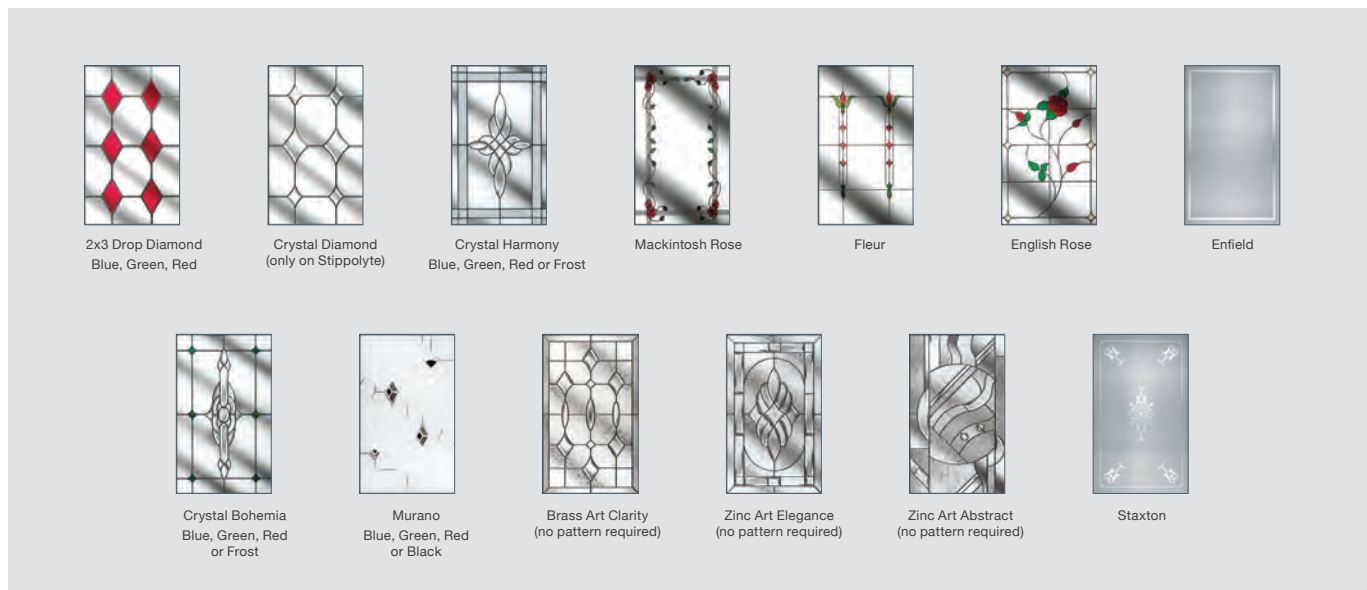

Please note: All hardware shown is for illustration purposes only.

2 Panel 1 Square

DOOR COLOURS

Red Black Chartwell Grey Duck Egg Blue Darkwood White Blue Cream Black Brown Poppy Red (High Gloss) Green Oak

GLASS DESIGNS

See Page 59 for all available Glass Patterns / Backing Glass
See Pages 62 and 63 for all available Hardware

Please note: All hardware shown is for illustration purposes only.

Hurricane Tested