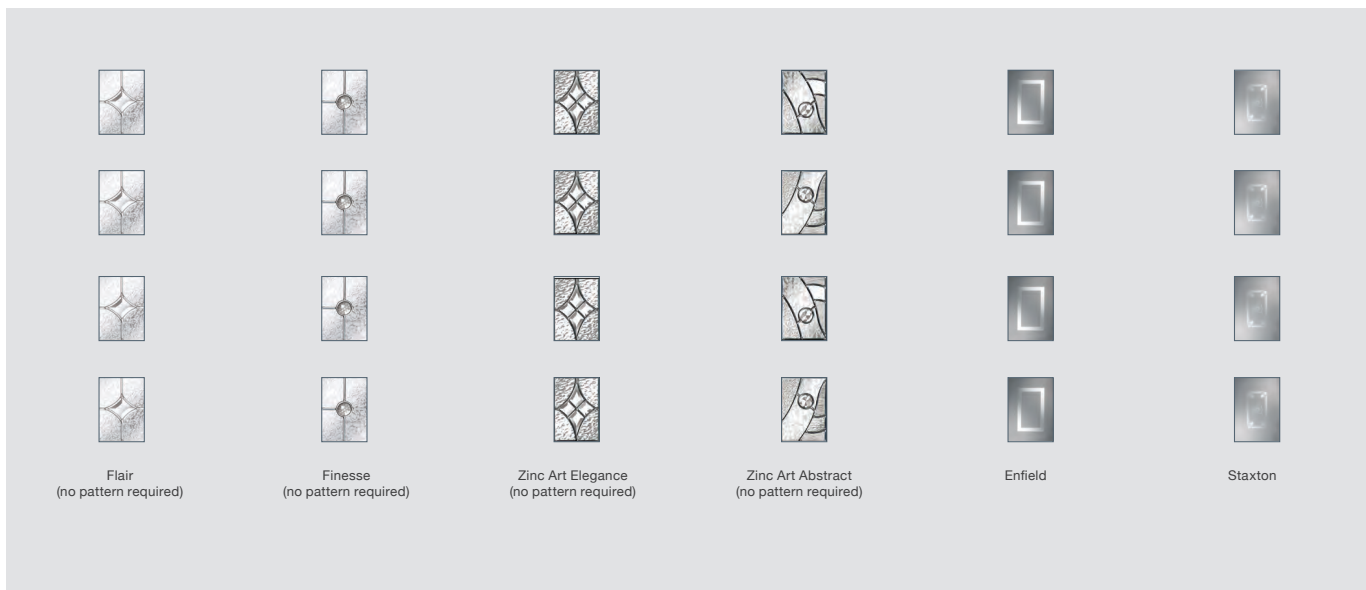

GLASS DESIGNS

See Page 59 for all available Glass Patterns / Backing Glass
See Pages 62 and 63 for all available Hardware

Please note: All hardware shown is for illustration purposes only.

4 Square
 in Grey with Long Bar
 contemporary furniture
 and Finesse glass