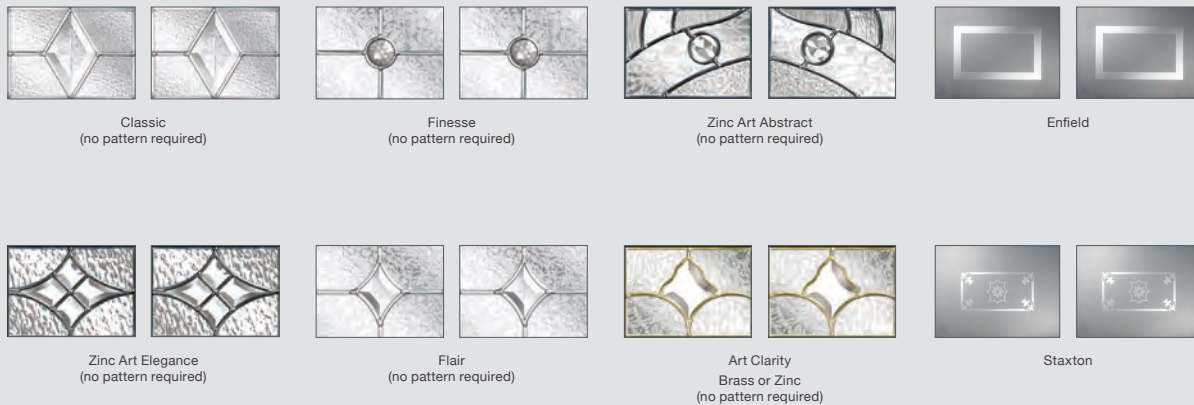

See Page 59 for all available Glass Patterns / Backing Glass
See Pages 62 and 63 for all available Hardware

Please note: All hardware shown is for illustration purposes only.