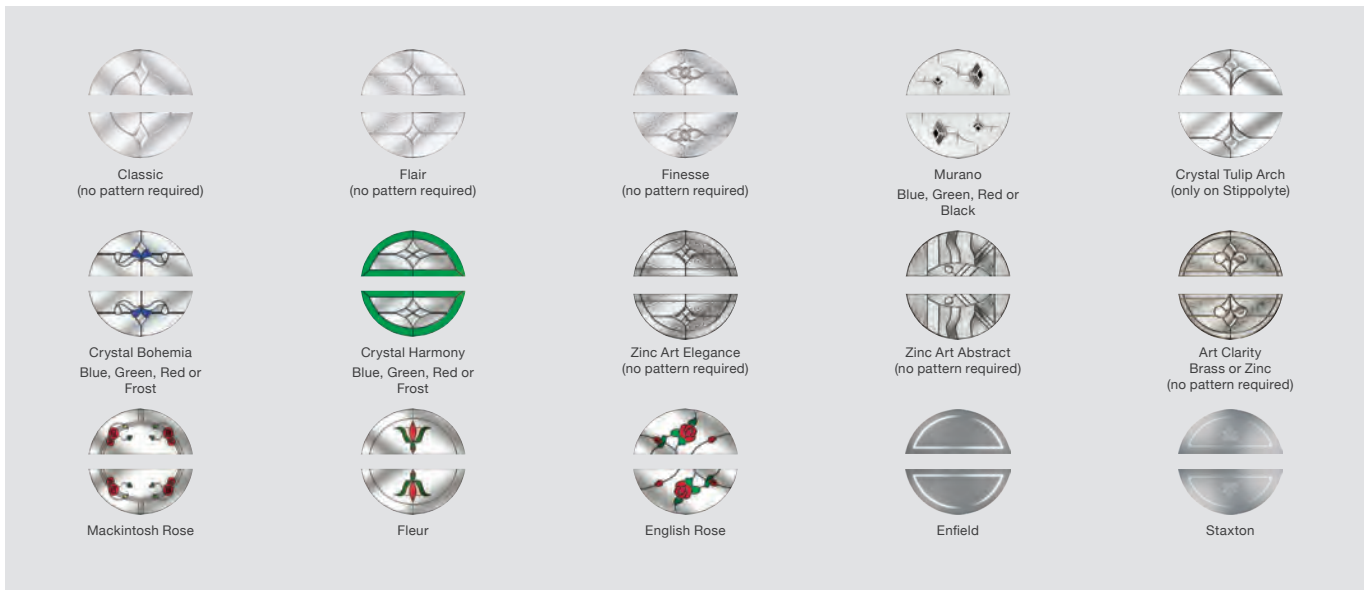

GLASS DESIGNS

See Page 59 for all available Glass Patterns / Backing Glass
See Pages 62 and 63 for all available Hardware

Please note: All hardware shown is for illustration purposes only.