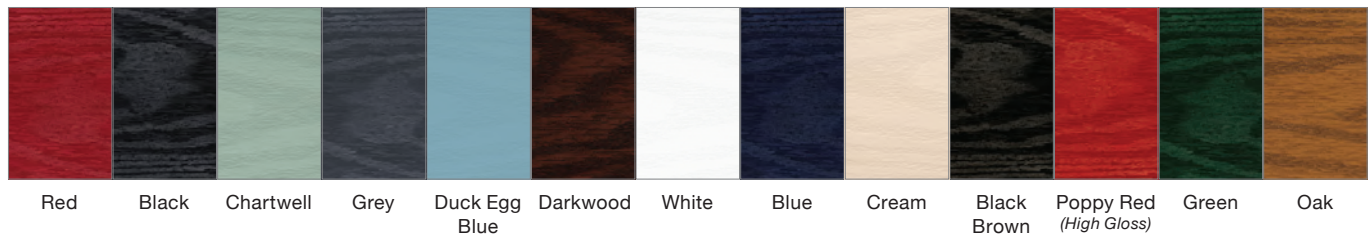

DOOR COLOURS