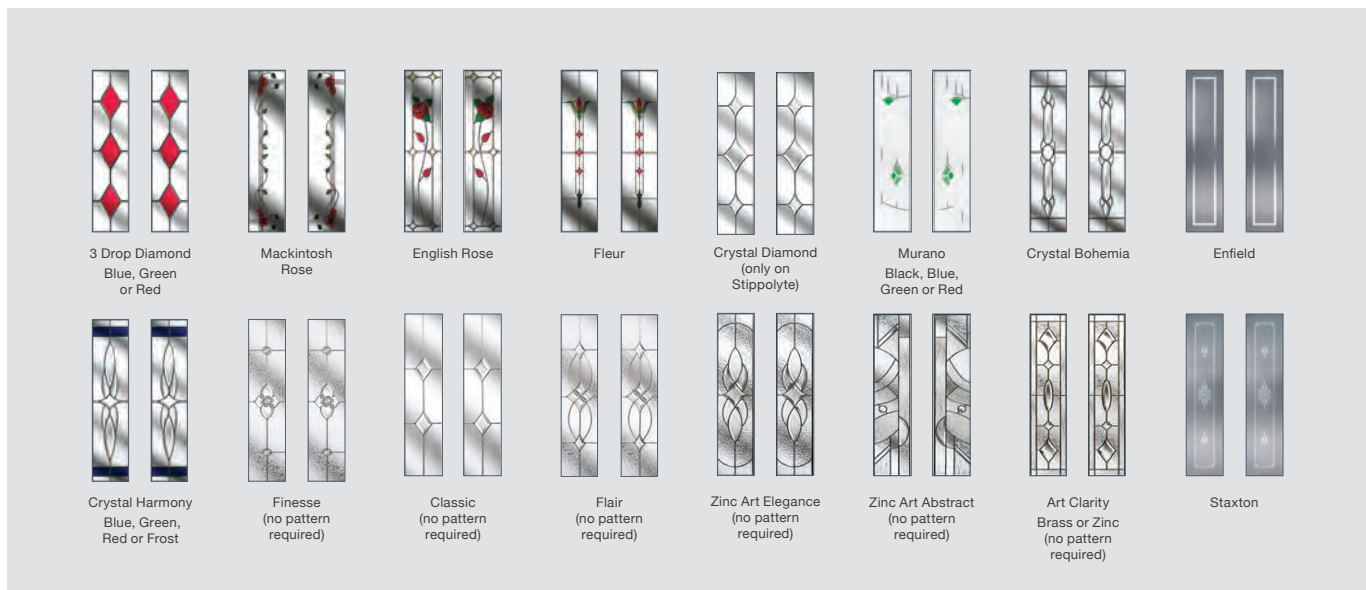

GLASS DESIGNS

See Page 59 for all available Glass Patterns / Backing Glass
See Pages 62 and 63 for all available Hardware

Please note: All hardware shown is for illustration purposes only.