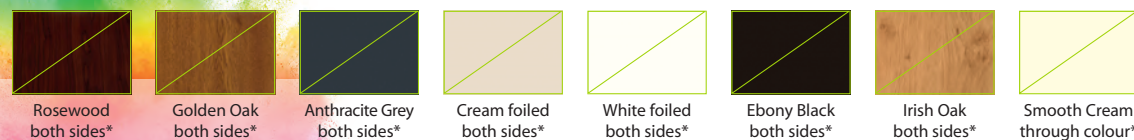

Composite Doors are made from a variety of materials, including uPVC, wood, insulating foam and glass reinforced plastic (GRP). This combination of materials results in a very strong and secure door. The Signature Collection composite doors have a high resistance to weathering and don't react to seasonal changes like a singular material door would. The insulation foam core provides a higher thermal resistance than timber doors. The Signature Collection composite doors are designed with an attractive woodgrain appearance but, because of the materials used, they won't fade or discolour – and neither will they need painting, and don't warp in damp conditions.

STRONG AND SECURE

Whether your home is a rural retreat or on a busy main road, a The Signature Collection composite door guarantees low maintenance with secure and enduring performance. If you are seeking to replace an existing door or add some character to your property, The Signature Collection is sure to have a solution. The Signature Collection composite doors are not only aesthetically pleasing and lead-free but have been designed with security in mind.

WIDE CHOICE OF COLOURS

Composite doors are available in a wide range of colour options to give your home a stunning appearance. Colour options for both the door and the frame include White, Cream, Rosewood, Light Oak, and Irish Oak, as well as Grey, Black and Chartwell Green.

COLOURS

Bespoke Colour Options