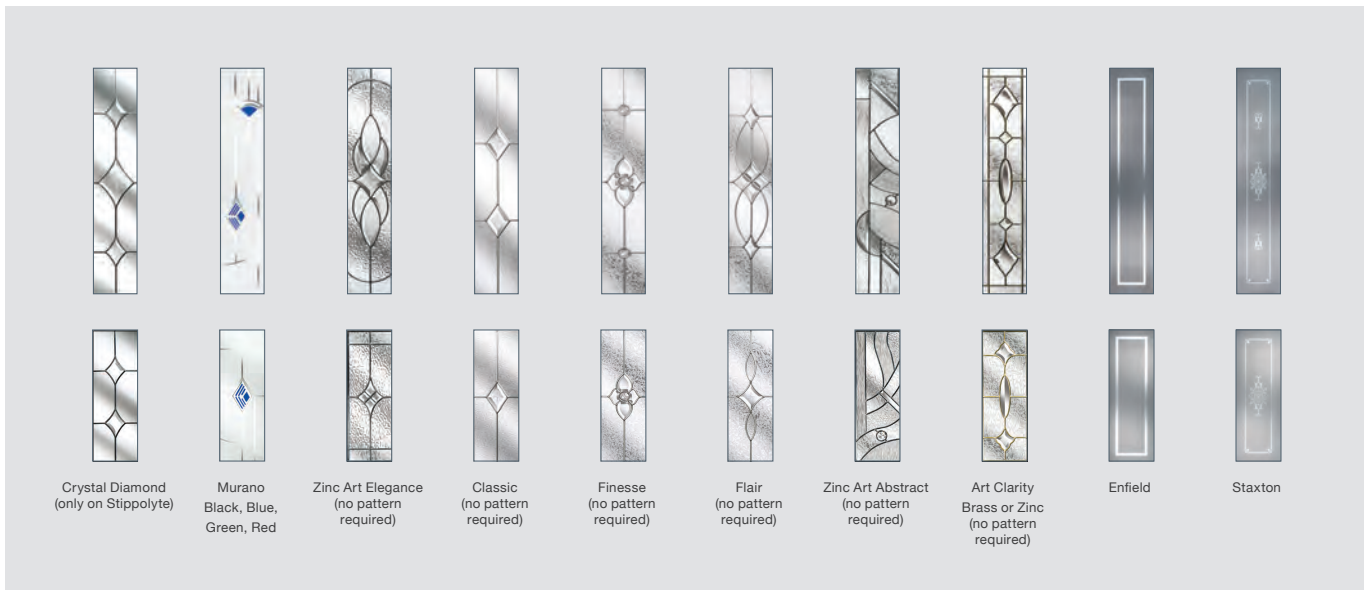

Please note: All hardware shown is for illustration purposes only.

Mid 3 Square
in Grey, with Long Square
Handle and Zinc Art
Elegance glass

See Pages 62 and 63 for all available Hardware

Please note: All hardware shown is for illustration purposes only.

Twin Side

THE
Signature
COLLECTION™
WINDOWS & DOORS
WITH EXTENDED WARRANTIES

DOOR COLOURS

Red Black Chartwell Grey Duck Egg Blue Darkwood White Blue Cream Black Brown Poppy Red (High Gloss) Green Oak

GLASS DESIGNS