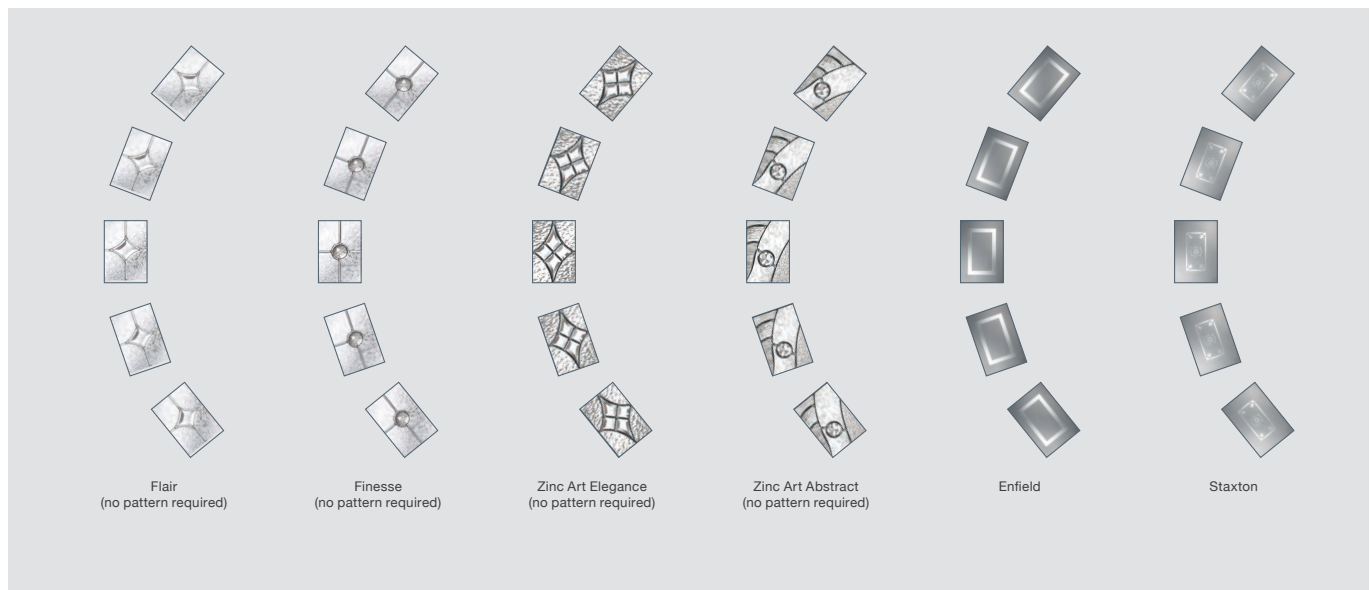

GLASS DESIGNS

See Page 59 for all available Glass Patterns / Backing Glass
See Pages 62 and 63 for all available Hardware

Please note: All hardware shown is for illustration purposes only.