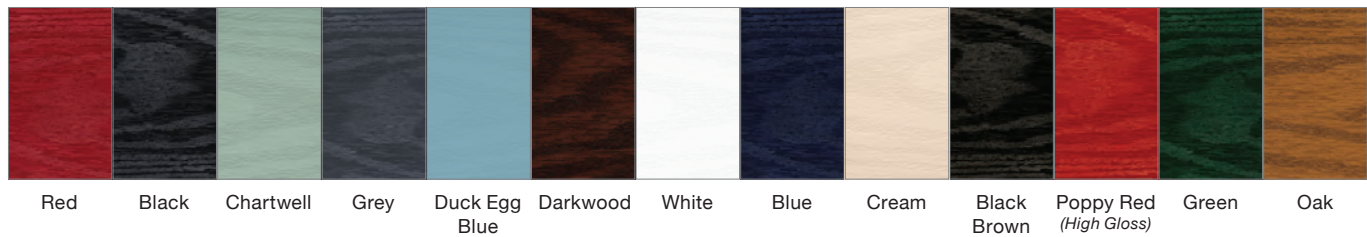

DOOR COLOURS