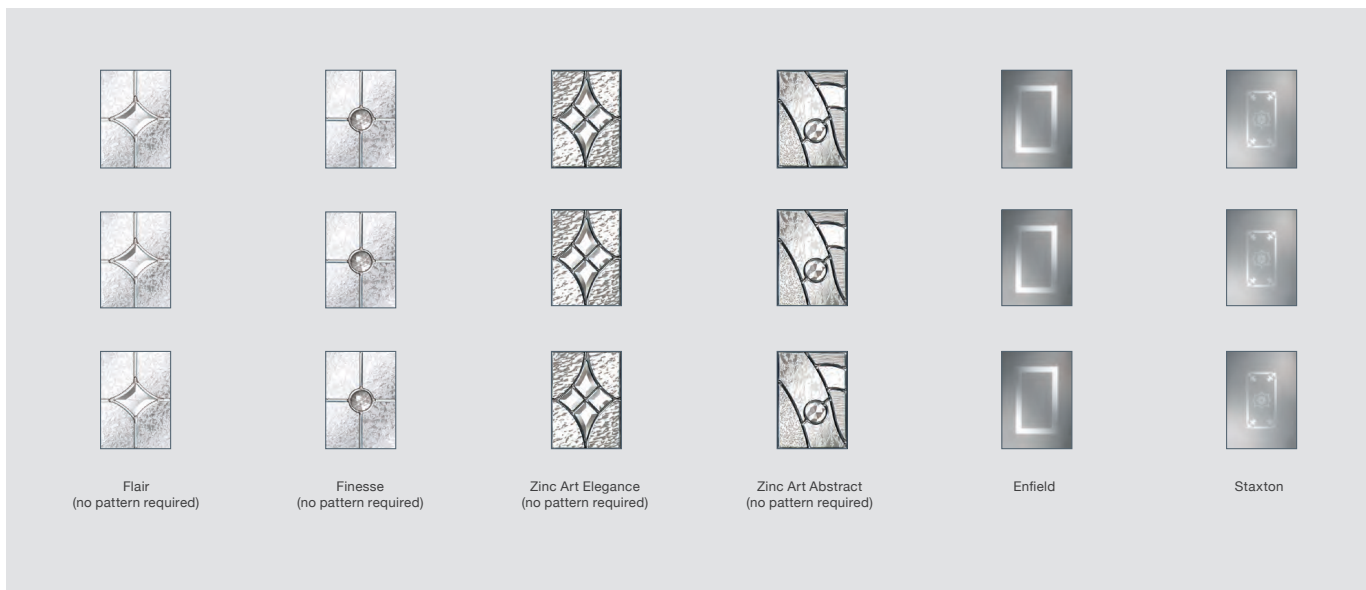

GLASS DESIGNS

See Page 59 for all available Glass Patterns / Backing Glass
See Pages 62 and 63 for all available Hardware

Please note: All hardware shown is for illustration purposes only.