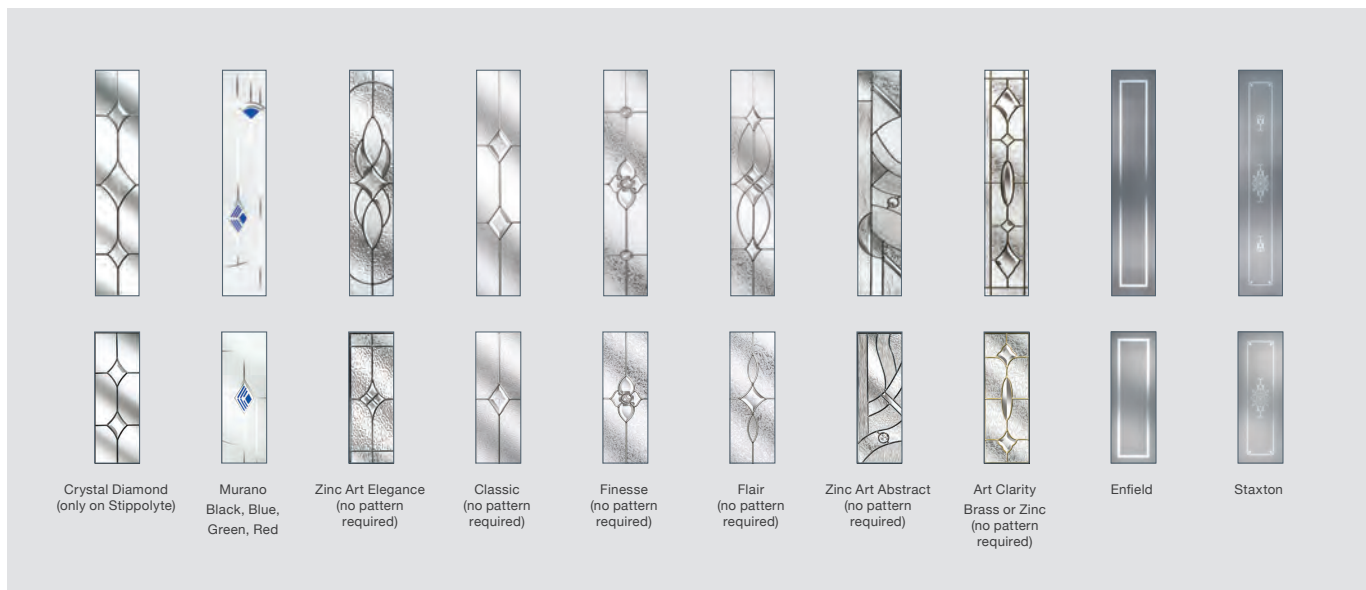

See Pages 62 and 63 for all available Hardware

Please note: All hardware shown is for illustration purposes only.

4 Panel 1 Arch

THE
Signature
COLLECTION™
WINDOWS & DOORS
WITH EXTENDED WARRANTIES

DOOR COLOURS

GLASS DESIGNS

See Page 59 for all available Glass Patterns / Backing Glass
See Pages 62 and 63 for all available Hardware

Please note: All hardware shown is for illustration purposes only.

Curve

DOOR COLOURS