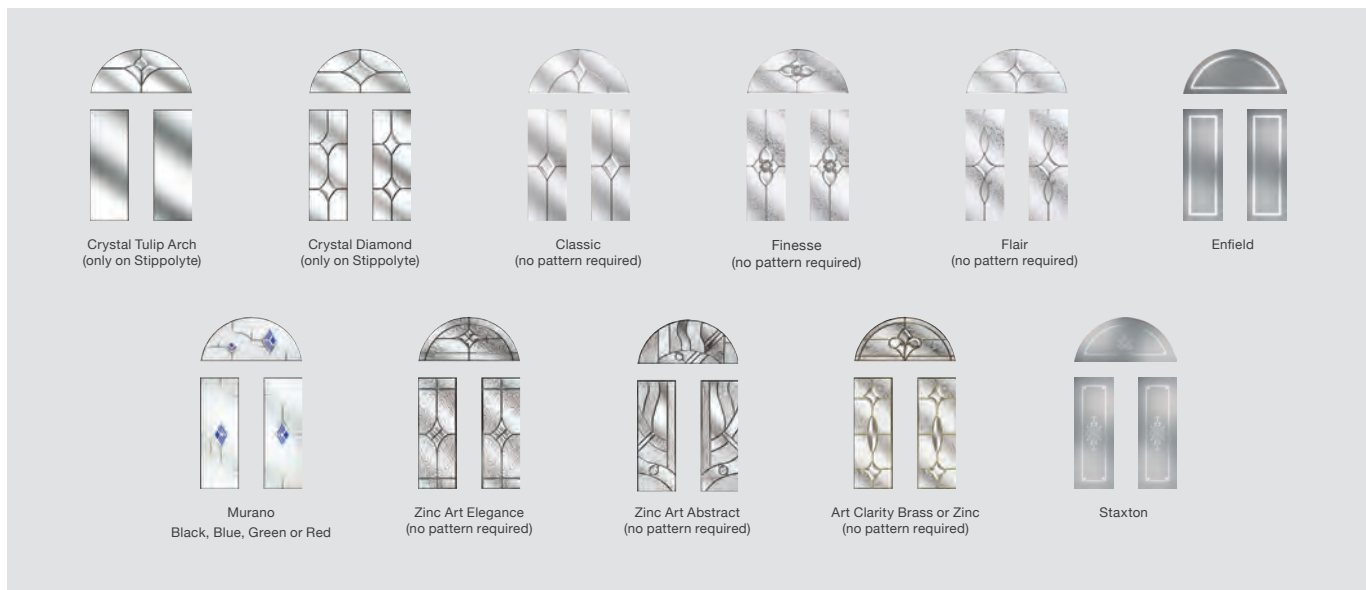

GLASS DESIGNS

Crystal Tulip Arch
(only on Stippolyte)

Crystal Diamond
(only on Stippolyte)

Classic
(no pattern required)

Finesse
(no pattern required)

Flair
(no pattern required)

Enfield

Murano
Black, Blue, Green or Red

Zinc Art Elegance
(no pattern required)

Zinc Art Abstract
(no pattern required)

Art Clarity Brass or Zinc
(no pattern required)

Staxton

See Page 59 for all available Glass Patterns / Backing Glass
See Pages 62 and 63 for all available Hardware

Please note: All hardware shown is for illustration purposes only.