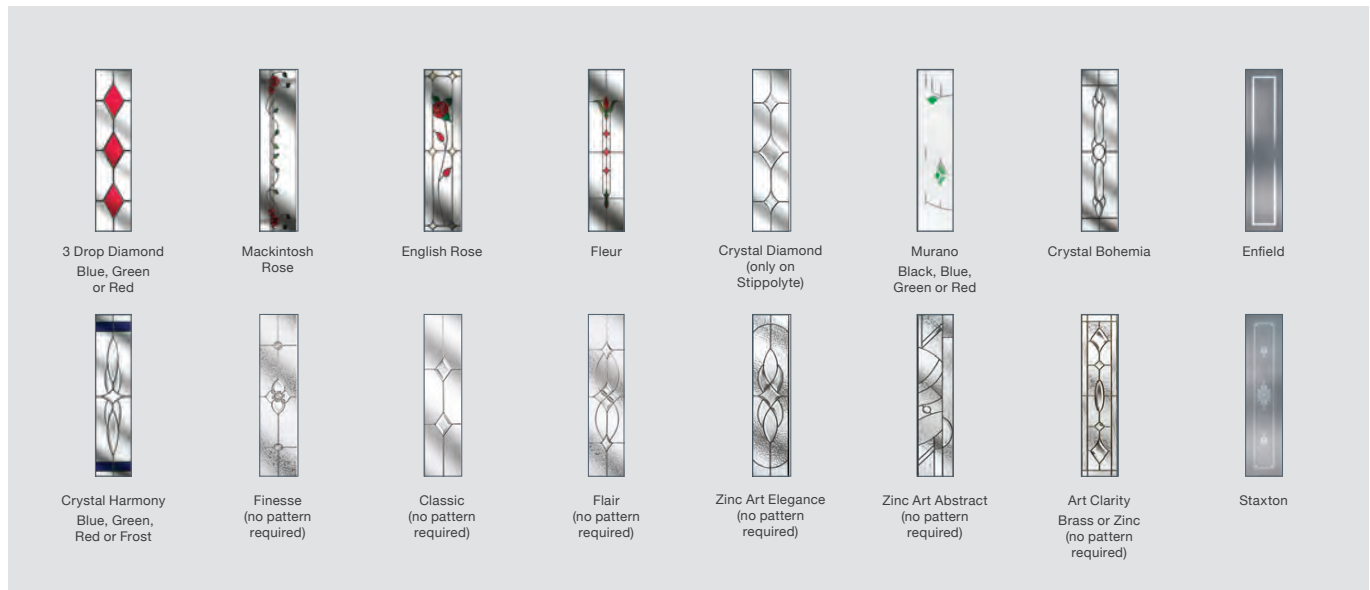

GLASS DESIGNS

See Page 59 for all available Glass Patterns / Backing Glass
See Pages 62 and 63 for all available Hardware

Please note: All hardware shown is for illustration purposes only.