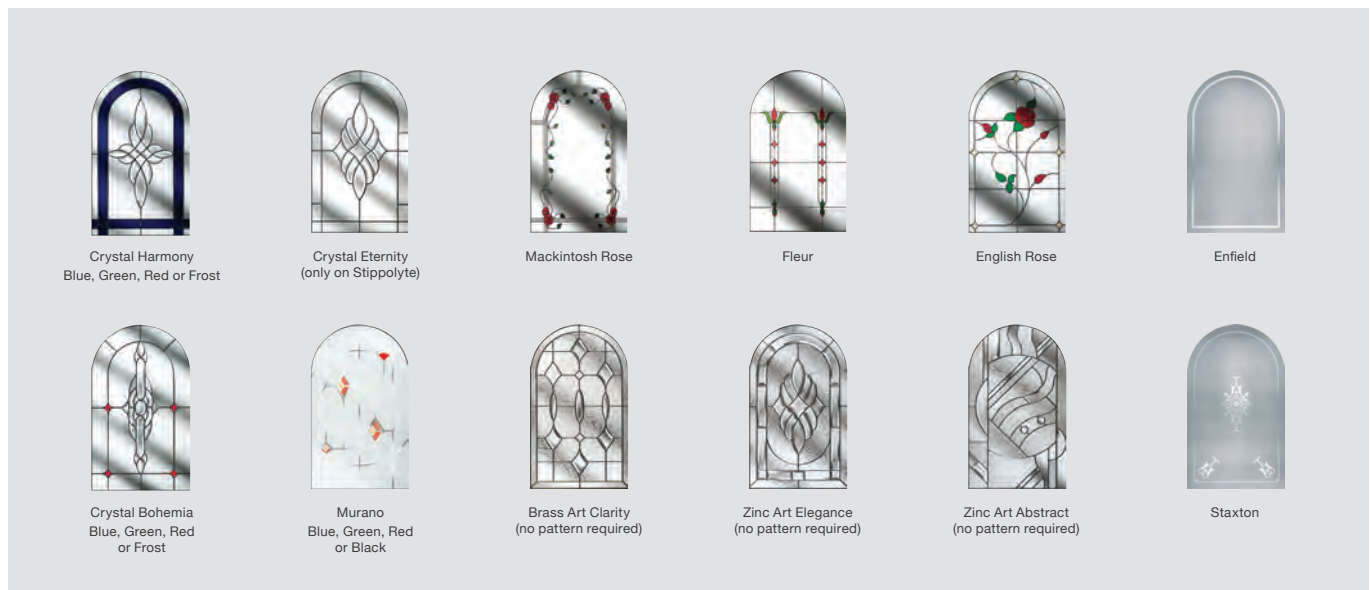

See Page 59 for larger photos of our Glass Patterns
 See Pages 62 and 63 for all available Hardware

Please note: All hardware shown is for illustration purposes only.

Solid Grids

The Signature Collection 2 panel 1 grid door design can feature a glazed unit with a solid internal grid. So when your eye glances across the glazed panel you don't see the inside of a glazing cassette, you see the effect that you would get if the door had 9 separate pieces of glass.

2 Panel 1 Arch

DOOR COLOURS

Red Black Chartwell Grey Duck Egg Blue Darkwood White Blue Cream Black Brown Poppy Red (High Gloss) Green Oak

GLASS DESIGNS

Crystal Harmony
Blue, Green, Red or Frost

Crystal Eternity
(only on Stippolyte)

Mackintosh Rose

Fleur

English Rose

Enfield

Crystal Bohemia
Blue, Green, Red or Frost

Murano
Blue, Green, Red or Black

Brass Art Clarity
(no pattern required)

Zinc Art Elegance
(no pattern required)

Zinc Art Abstract
(no pattern required)

Staxton

See Page 59 for all available Glass Patterns / Backing Glass
See Pages 62 and 63 for all available Hardware

Please note: All hardware shown is for illustration purposes only.