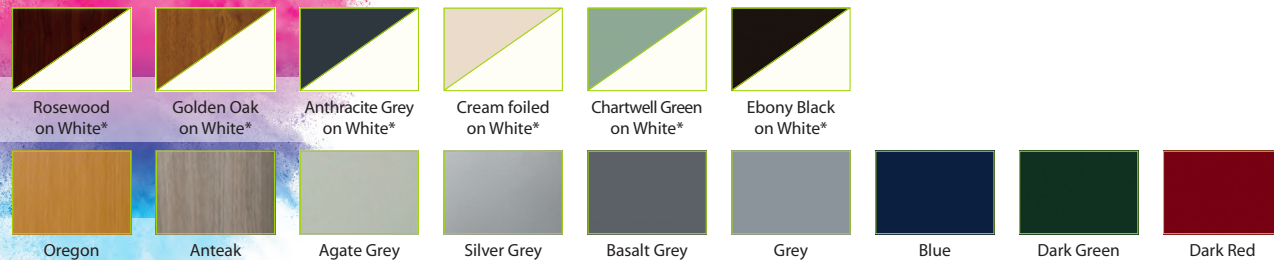

WIDE CHOICE OF COLOURS

Composite doors are available in a wide range of colour options to give your home a stunning appearance. Colour options for both the door and the frame include White, Cream, Rosewood, Light Oak, and Irish Oak, as well as Grey, Black and Chartwell Green.

COLOURS

Bespoke Colour Options

Colours marked * are from our standard collection in featured profile, all other colours are subject to price and availability on application. Please note: colours are for illustration purposes, for an exact example please ask your sales representative for a Renolit swatch sample. Choose from a wide variety of colour options including: White, Rosewood, Cream, Light Oak, Chartwell Green, Grey and classic Ebony Black. The Signature Collection products are also offered in a wide choice of bespoke colours, please see Renolit foil book, (subject to availability and price on application only). Please note: Ebony Black both sides patios and bi-folds are subject to lead time.