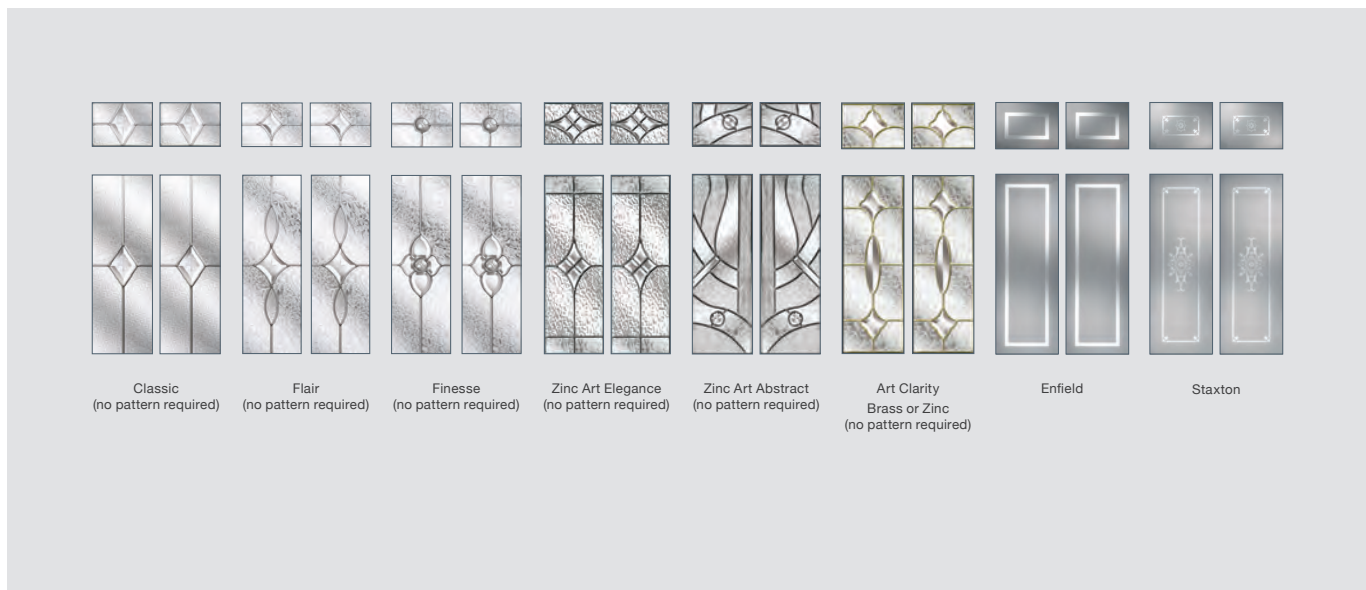

GLASS DESIGNS

See Page 59 for all available Glass Patterns / Backing Glass
See Pages 62 and 63 for all available Hardware

Please note: All hardware shown is for illustration purposes only.